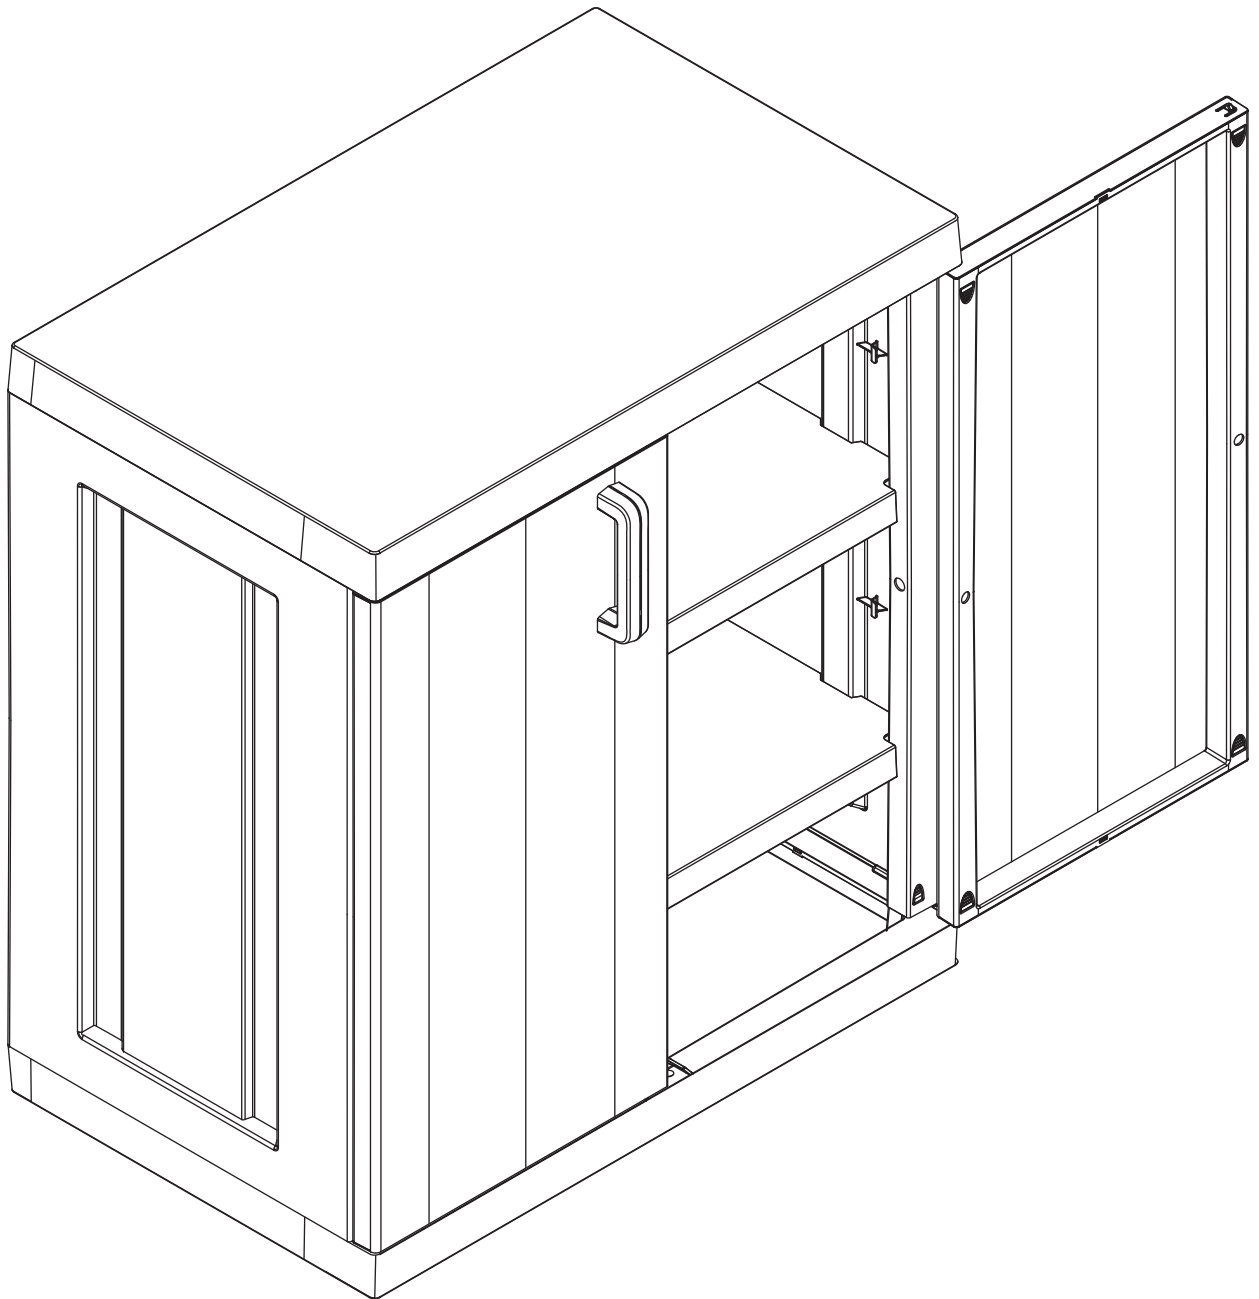

ANNIVERSARY MEGA

Art. 249 cm 89x54x96h | in 35x21x38h

A

PZ / PCS 2

B

PZ / PCS 2

C

PZ / PCS 2