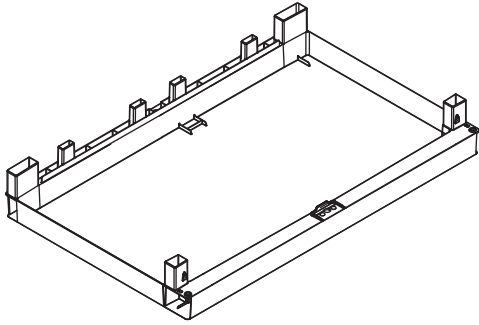

ANNIVERSARY MEGA

Art. 249 cm 89x54x96h | in 35x21x38h

A

PZ / PCS 2

B

PZ / PCS 2

C

PZ / PCS 2